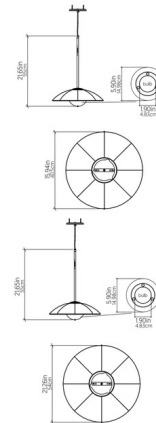

By Accord Iluminacao

Description

The Oyster Pendant brings a sense of elegance to your interior, drawing inspiration from the natural beauty of the sea. The straight arm holds a gracefully dome of wood veneer that rests over a pearl like glass globe, diffusing a warm, ambient glow that casts soft shadows of light throughout your room. Wood dome can rest on an angle or straight on the globe.

Shown in matte black / charcoal

Specifications

COLOR Charcoal
BODY FINISH Matte Black
WATTAGE 25W
DIMMER Standard 120V
DIMENSIONS 15.94"W x 21.65"H
BULB NOT INCLUDED 1 x A19/Medium (E26)/25W/120V LED

Technical Information

PRODUCT DIMENSIONS Adjustable Cable Length: 120"

CLICK TO VIEW PRODUCT

Notes: