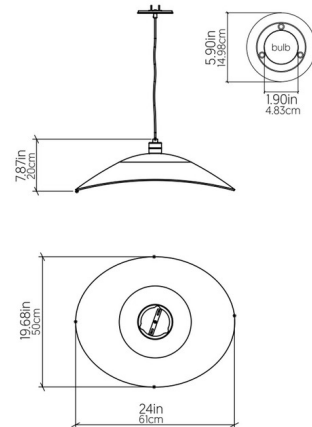

Shown in maple

Specifications

COLOR	N/A
BODY FINISH	Maple
WATTAGE	25W
DIMMER	Standard 120V
DIMENSIONS	24.41"W x 5.51"H
BULB NOT INCLUDED	1 x A19/Medium (E26)/25W/120V LED

Technical Information

PRODUCT DIMENSIONS	Adjustable Cable Length: 120"
--------------------	-------------------------------