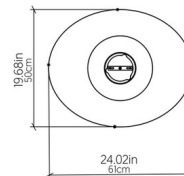

### Specifications

COLOR . . . . . Organic White  
BODY FINISH . . . . . Black  
WATTAGE . . . . . 25W  
DIMMER . . . . . Standard 120V  
DIMENSIONS . . . . . 24.41"W x 5.51"H  
BULB NOT INCLUDED . . . . . 1 x A19/Medium (E26)/25W/120V LED

### Technical Information

PRODUCT DIMENSIONS . . . . . Adjustable Cable Length: 120"

Shown in black / organic white

CLICK TO VIEW PRODUCT

Notes: