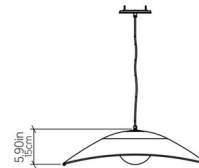

### Specifications

COLOR . . . . . Organic White  
BODY FINISH . . . . . Black  
WATTAGE . . . . . 25W  
DIMMER . . . . . Standard 120V  
DIMENSIONS . . . . . 24.41"W x 5.51"H  
BULB NOT INCLUDED . . . . . 1 x A19/Medium (E26)/25W/120V LED

### Technical Information

PRODUCT DIMENSIONS . . . . . Adjustable Cable Length: 120"

Shown in black / organic white

CLICK TO VIEW PRODUCT

Notes: