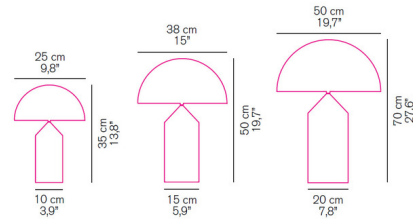

Description

The Atollo Glass Table Lamp offers direct and diffused light and features a dome shape glass shade complemented by a cylinder body that rises to a point, like that of a pencil. Features an opaque Opaline blown Murano glass diffuser and body. Note: Small size includes a double on/off switch to control diffuser/body. Medium and large sizes include a universal dimmer to control diffuser/body.

Shown in white / white

Specifications

COLOR White
BODY FINISH White
WATTAGE 250W
DIMMER Included
DIMENSIONS 19.7"W x 27.6"H
BULB NOT INCLUDED 2 x A19/Medium (E26)/100W/120V Incandescent
BULB NOT INCLUDED 2 x B10/Candelabra (E12)/25W/120V Incandescent
COUNTRY OF ORIGIN Italy