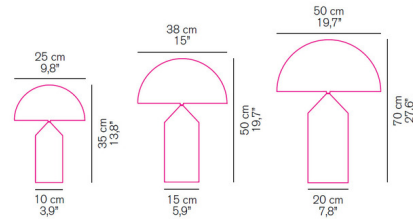

By Oluce Srl

Description

The Atollo Glass Table Lamp offers direct and diffused light and features a dome shape glass shade complemented by a cylinder body that rises to a point, like that of a pencil. Features an opaque Opaline blown Murano glass diffuser and body. Note: Small size includes a double on/off switch to control diffuser/body. Medium and large sizes include a universal dimmer to control diffuser/body.

Shown in white / white

Specifications

COLOR White
BODY FINISH White
WATTAGE 250W
DIMMER Included
DIMENSIONS 19.7"W x 27.6"H
BULB NOT INCLUDED 2 x A19/Medium (E26)/100W/120V Incandescent
BULB NOT INCLUDED 2 x B10/Candelabra (E12)/25W/120V Incandescent
COUNTRY OF ORIGIN Italy