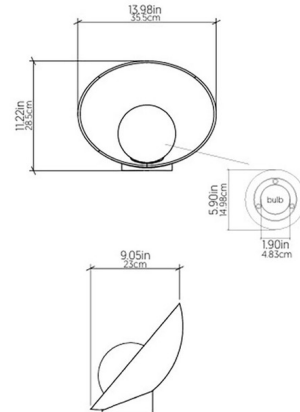

Shown in organic white

Specifications

COLOR	N/A
BODY FINISH	Organic White
WATTAGE	25W
DIMMER	N/A
DIMENSIONS	13.98"W x 11.22"H
BULB NOT INCLUDED	1 x A19/Medium (E26)/25W/120V LED

Technical Information

PRODUCT DIMENSIONS	Cord: 96"
--------------------	-----------