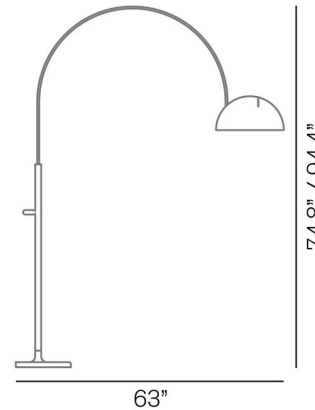

Lightology

lightology.com
866-954-4489
06-29-26

Project: _____
Company: _____
Location: _____ Fixture Type: _____
SPEC #: **OLC156026**
Approved On: _____ Approved By: _____

Coupe Arc Floor Lamp

By Oluce Srl

Description

The Coupe Arched Floor Lamp is made of a Lacquered Metal base and structure, an adjustable Chromium-Plated arc, and a Lacquered Aluminum reflector. In 1968, Coupe won the International Design Award of the American Institute of Interior Designers in Chicago and is part of the permanent collection at the MoMA in New York.

Shown in chrome / black

Specifications

COLOR	Black
BODY FINISH	Chrome
WATTAGE	100W
DIMMER	N/A
DIMENSIONS	63"W x 74.8"H
BULB NOT INCLUDED	1 x A19/Medium (E26)/100W/120V Incandescent
OTHER BULB OPTIONS	1 x A19/Medium (E26)/120V LED
COUNTRY OF ORIGIN	Italy

Technical Information

PRODUCT DIMENSIONS	Max Height: 94.4"
--------------------	-------------------

CLICK TO VIEW PRODUCT

Notes: