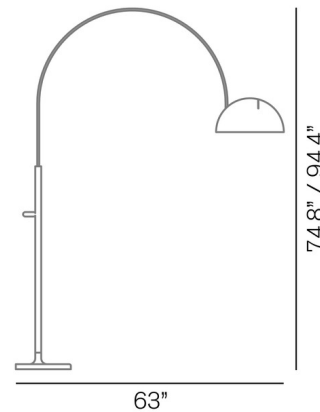

Lightology

lightology.com
866-954-4489
04-22-26

Project: _____
Company: _____
Location: _____ Fixture Type: _____
SPEC #: **OLC156026**
Approved On: _____ Approved By: _____

Coupe Arc Floor Lamp

By Oluce Srl

Description

The Coupe Arched Floor Lamp is made of a Lacquered Metal base and structure, an adjustable Chromium-Plated arc, and a Lacquered Aluminum reflector. In 1968, Coupe won the International Design Award of the American Institute of Interior Designers in Chicago and is part of the permanent collection at the MoMA in New York.

Shown in chrome / black

Specifications

COLOR	Black
BODY FINISH	Chrome
WATTAGE	100W
DIMMER	N/A
DIMENSIONS	63"W x 74.8"H
BULB NOT INCLUDED	1 x A19/Medium (E26)/100W/120V Incandescent
OTHER BULB OPTIONS	1 x A19/Medium (E26)/120V LED
COUNTRY OF ORIGIN	Italy

Technical Information

PRODUCT DIMENSIONS	Max Height: 94.4"
--------------------	-------------------

CLICK TO VIEW PRODUCT

Notes: