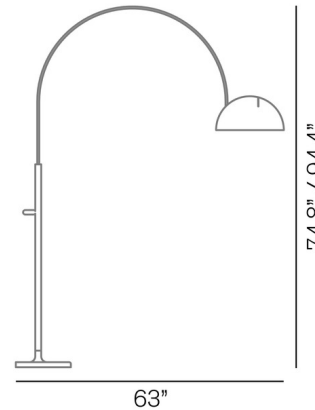

### Description

The Coupe Arched Floor Lamp is made of a Lacquered Metal base and structure, an adjustable Chromium-Plated arc, and a Lacquered Aluminum reflector. In 1968, Coupe won the International Design Award of the American Institute of Interior Designers in Chicago and is part of the permanent collection at the MoMA in New York.

### Specifications

COLOR	Black
BODY FINISH	Chrome
WATTAGE	100W
DIMMER	N/A
DIMENSIONS	63"W x 74.8"H
BULB NOT INCLUDED	1 x A19/Medium (E26)/100W/120V Incandescent
OTHER BULB OPTIONS	1 x A19/Medium (E26)/120V LED
COUNTRY OF ORIGIN	Italy

### Technical Information

PRODUCT DIMENSIONS	Max Height: 94.4"
--------------------	-------------------

CLICK TO VIEW PRODUCT

Notes: