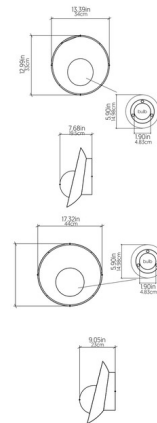

Shown in organic white

Specifications

COLOR	N/A
BODY FINISH	Organic White
WATTAGE	25W
DIMMER	Standard 120V
DIMENSIONS	13.39"W x 12.99"H x 7.68"D
BULB NOT INCLUDED	1 x A19/Medium (E26)/25W/120V LED

CLICK TO VIEW PRODUCT