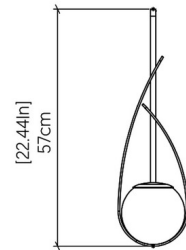

CLICK TO VIEW PRODUCT

Notes: