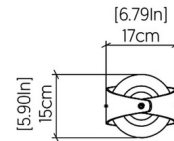

CLICK TO VIEW PRODUCT

Notes: