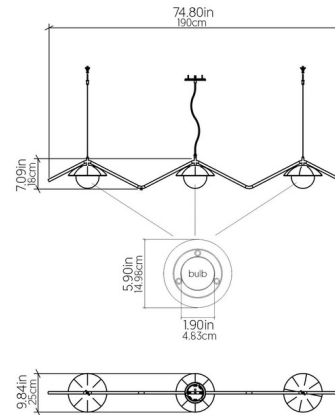

Description

The Oyster DK Linear Pendant brings a sense of elegance to your interior, drawing inspiration from the natural beauty of the sea. The angled arms hold gracefully domes of wood veneer, each cradling a pearl like glass globe, diffusing a warm, ambient glow that casts soft shadows of light throughout your room. Note: Signed by the designer, Daniel Kroth.

Shown in black / imbuia

Specifications

COLOR	Imbuia
BODY FINISH	Black
WATTAGE	75W
DIMMER	Standard 120V
DIMENSIONS	74.8"L x 5.9"W x 7.09"H
BULB NOT INCLUDED	3 x A19/Medium (E26)/25W/120V LED

CLICK TO VIEW PRODUCT