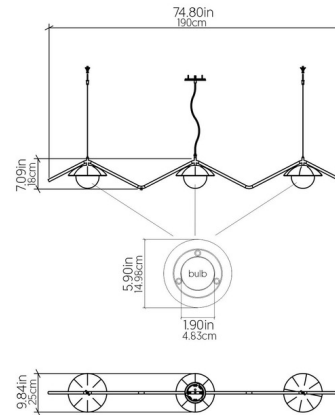

Shown in black / organic white