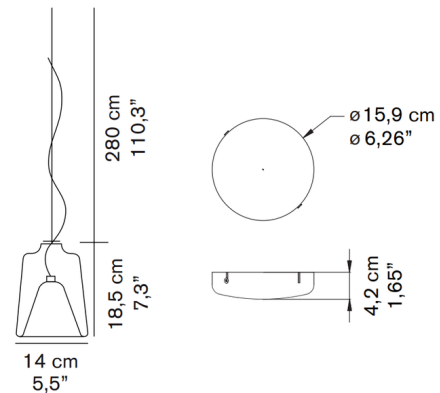

By Oluce Srl

Description

Simple yet elegant, the Lanternina Pendant is composed of two bell-shaped Murano glass diffusers stacked together. The outer transparent shade houses the inner sand-blasted diffuser which softly diffuses the light.

Shown in white / transparent

Specifications

COLOR Transparent
BODY FINISH White
WATTAGE 4W
DIMMER Standard 120V
DIMENSIONS 5.5"W x 7.3"H
BULB NOT INCLUDED 1 x B10/Candelabra (E12)/4W/120V LED
COUNTRY OF ORIGIN Italy

Technical Information

PRODUCT DIMENSIONS Cable: 110"L

CLICK TO VIEW PRODUCT

Notes: