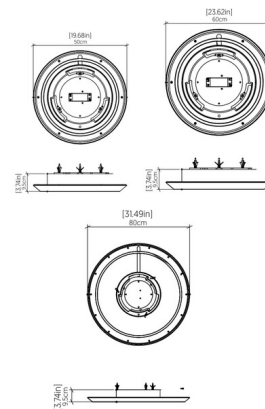

CLICK TO VIEW PRODUCT

Notes: