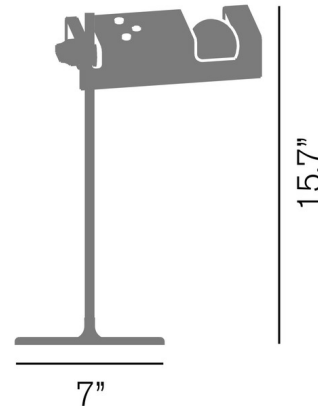

By Oluce Srl

Description

The Spider Table Lamp offers a sleek silhouette and brings functional task lighting. It features a Lacquered Metal base, Chromium-Plated stem, and an adjustable reflector in Lacquered Aluminum.

Shown in chrome / black

Specifications

COLOR	Black
BODY FINISH	Chrome
WATTAGE	48W
DIMMER	N/A
DIMENSIONS	7"W x 15.7"H
BULB NOT INCLUDED	1 x JCD/G9/48W/120V LED
OTHER BULB OPTIONS	1 x JCD/G9/48W/120V Halogen
COUNTRY OF ORIGIN	Italy