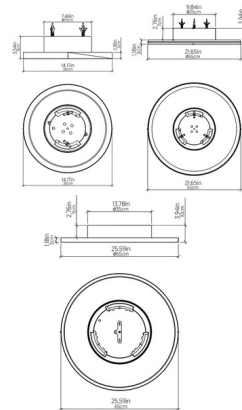

CLICK TO VIEW PRODUCT

Notes: