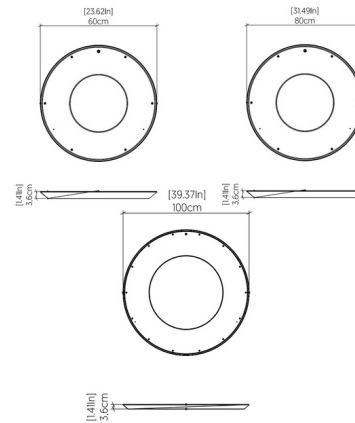

Shown in charcoal / crystal white stone

CLICK TO VIEW PRODUCT

Notes: