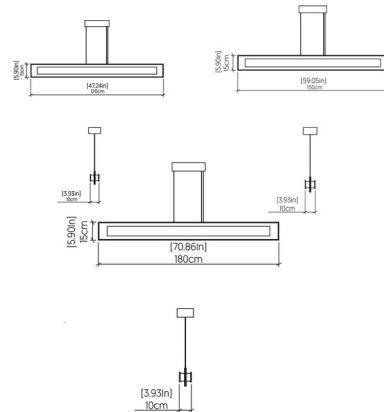

Shown in charcoal / natural slate