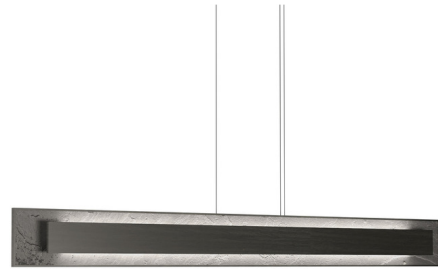

Lightology

lightology.com
866-954-4489
07-02-26

Project: _____

Company: _____

Location: _____ Fixture Type: _____

SPEC #: **ACO1560578**

Approved On: _____ Approved By: _____

Petra Linear Rectangle Pendant

By Accord Iluminacao

Description

The Petra Linear Rectangle Pendant brings rustic farmhouse charm with a refined contemporary touch to your interior space. Its long, rectangular natural wood veneer frame has a central panel of stone or slate, while an integrated LED halo casts a warm, ambient glow and soft shadows throughout your room. Note: Dimmable with Triac, Low Voltage Electronic, or 0-10V dimmers, sold separately.

Specifications

COLOR Natural Slate
BODY FINISH Charcoal
WATTAGE 60W
DIMMER Standard 120V
DIMENSIONS 47.24"L x 3.93"W x 5.9"H
INTEGRATED LED MODULE 1 x LED/60W/120-277V LED

Technical Information

PRODUCT DIMENSIONS Adjustable Cable Lengths: 120"
COLOR RENDERING 90 CRI
LAMP COLOR 3000K
LUMENS/WATT 37.75
LUMINOUS FLUX 2265 lumens