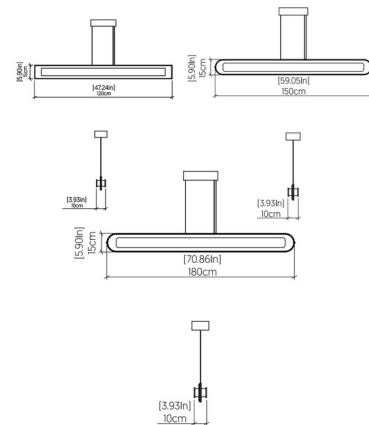

Shown in imbuia / crystal white stone