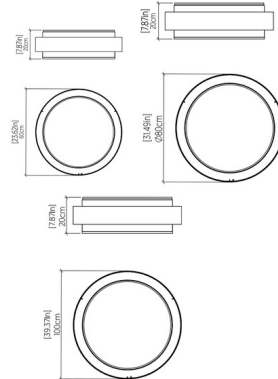

CLICK TO VIEW PRODUCT

Notes: