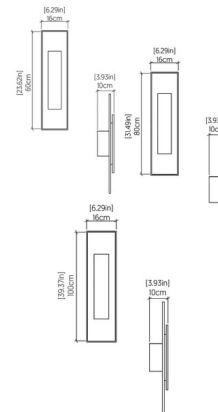

Lightology

lightology.com
866-954-4489
07-01-26

Project: _____
Company: _____
Location: _____ Fixture Type: _____
SPEC #: **ACO1560710**
Approved On: _____ Approved By: _____

Petra Rectangle Wall Sconce

By Accord Illuminacao

Description

The Petra Rectangle Wall Sconce brings rustic farmhouse charm with a refined contemporary touch to your interior space. Its long, rectangular natural wood veneer frame surrounds a central panel of stone or slate, while an integrated LED halo casts a warm, ambient glow and soft shadows throughout your room. Note: Dimmable with Triac, Low Voltage Electronic, or 0-10V dimmers, sold separately.

Specifications

COLOR . . . . . Crystal White Stone
BODY FINISH . . . . . Charcoal
WATTAGE 25W
DIMMER . . . . . Standard 120V
DIMENSIONS . . . . . 6.29"W x 23.62"H x 3.93"D
INTEGRATED LED MODULE . . . . . 1 x LED/25W/120-277V LED

Technical Information

COLOR RENDERING . . . . . 90 CRI
LAMP COLOR 3000K
LUMENS/WATT 12.64
LUMINOUS FLUX . . . . . 316 lumens

CLICK TO VIEW PRODUCT

Notes: