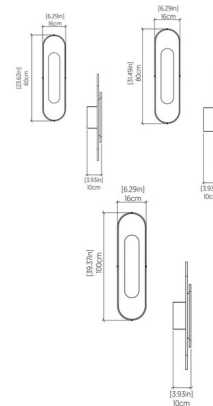

Lightology

lightology.com
866-954-4489
07-01-26

Project: _____

Company: _____

Location: _____ Fixture Type: _____

SPEC #: **ACO1560811**

Approved On: _____ Approved By: _____

Petra Wall Sconce

By Accord Iluminacao

Description

The Petra Wall Sconce brings rustic farmhouse charm with a refined contemporary touch to your interior space. Its long, oval natural wood veneer frame surrounds a central panel of stone or slate, while an integrated LED halo casts a warm, ambient glow and soft shadows throughout your room. Note: Dimmable with Triac, Low Voltage Electronic, or 0-10V dimmers, sold separately.

Specifications

COLOR . . . . . Natural Slate
BODY FINISH . . . . . Organic White
WATTAGE 25W
DIMMER . . . . . Standard 120V
DIMENSIONS . . . . . 6.29"W x 23.62"H x 3.93"D
INTEGRATED LED MODULE . . . . . 1 x LED/25W/120-277V LED

Technical Information

COLOR RENDERING . . . . . 90 CRI
LAMP COLOR 3000K
LUMENS/WATT 12.64
LUMINOUS FLUX . . . . . 316 lumens

CLICK TO VIEW PRODUCT

Notes: