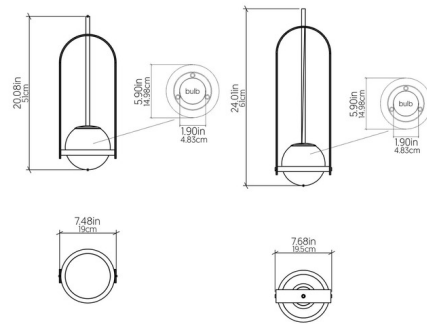

Shown in organic white / frosted

Specifications

COLOR Frosted
BODY FINISH Organic White
WATTAGE 25W
DIMMER Standard 120V
DIMENSIONS 7.48"W x 20.08"H
BULB NOT INCLUDED 1 x A19/Medium (E26)/25W/120V LED

Technical Information

PRODUCT DIMENSIONS Adjustable Cable Length: 120"

CLICK TO VIEW PRODUCT

Notes: