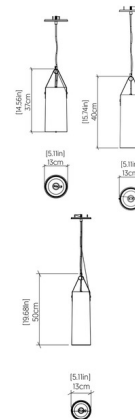

By Accord Iluminacao

Description

The Strap Cylinder Pendant brings rustic farmhouse charm to your interior space. Its natural wood veneer cylindrical shade is complemented by an elegant strap wrapped in leather, casting a soft, inviting glow of light and shadow throughout your room. Note: Stem is Black. Arch has Black Leather, except for the Charcoal finish that has Brown Leather.

Shown in imbuia / black leather

Specifications

COLOR Black Leather
BODY FINISH Imbuia
WATTAGE 25W
DIMMER Standard 120V
DIMENSIONS 5.11"W x 14.56"H
BULB NOT INCLUDED 1 x A19/Medium (E26)/25W/120V LED

Technical Information

PRODUCT DIMENSIONS Adjustable Cable Length: 120"

CLICK TO VIEW PRODUCT

Notes: