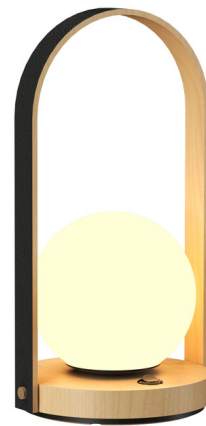

## Strap Table Lamp

By Accord Iluminacao

### Description

The Strap Table Lamp brings rustic farmhouse charm to your interior space. Its circular base is complemented by an elegant arched strap in leather, supporting a glass globe diffuser that emits a soft, inviting glow and creates beautiful patterns of light and shadow throughout your room. On/Off switch is located on the base. Note: Arch has Black Leather, except for the Charcoal finish that has Brown Leather.

Shown in maple / frosted

### Specifications

COLOR . . . . . Frosted  
BODY FINISH . . . . . Maple  
WATTAGE . . . . . 25W  
DIMMER . . . . . N/A  
DIMENSIONS . . . . . 6.69"W x 13.78"H  
BULB NOT INCLUDED . . . . . 1 x A19/Medium (E26)/25W/120V LED