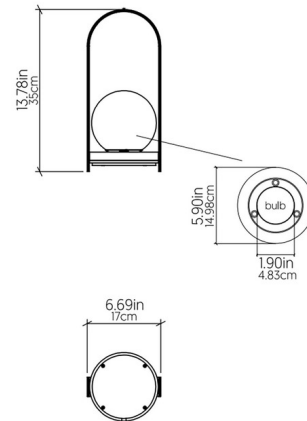

### Specifications

COLOR . . . . . Frosted  
BODY FINISH . . . . . Maple  
WATTAGE . . . . . 25W  
DIMMER . . . . . N/A  
DIMENSIONS . . . . . 6.69"W x 13.78"H  
BULB NOT INCLUDED . . . . . 1 x A19/Medium (E26)/25W/120V LED

### Technical Information

PRODUCT DIMENSIONS . . . . . Cord: 96"

CLICK TO VIEW PRODUCT

Notes: