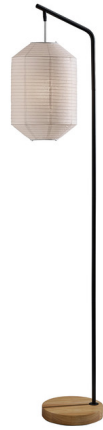

Lightology

lightology.com
866-954-4489
05-26-26

Project: _____

Company: _____

Location: _____ Fixture Type: _____

SPEC #: **ADS1561520**

Approved On: _____ Approved By: _____

Keanu Floor Lamp

By Adesso Corp.

Description

Drawing inspiration from Japanese design, the Keanu Floor Lamp provides a calm, serene presence. Its paper lantern shade filters light for soft illumination. A rubberwood base adds a touch natural texture. Ideal for minimalist and modern interiors, the Keanu promotes relaxed living. On/Off foot switch.

Shown in black / paper

Specifications

COLOR Paper
BODY FINISH Black
WATTAGE 16W
DIMMER N/A
DIMENSIONS 16"W x 64.5"H
BULB NOT INCLUDED 1 x A19/Medium (E26)/16W/120V LED

CLICK TO VIEW PRODUCT

Notes: