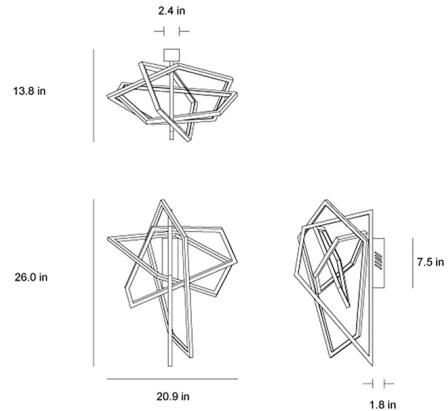

Shown in gold