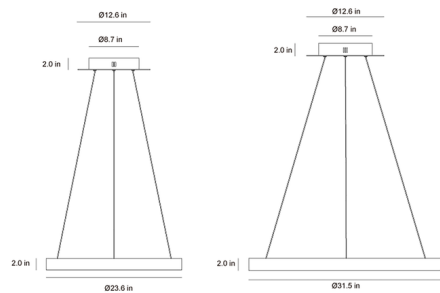

Specifications

COLOR	N/A
BODY FINISH	Rose Copper
WATTAGE	43W
DIMMER	Low Voltage Electronic
DIMENSIONS	31.5"W x 2"H
INTEGRATED LED MODULE	1 x LED/43W/120V LED
COUNTRY OF ORIGIN	China

Technical Information

PRODUCT DIMENSIONS	Cable: 157.5"
LAMP LIFE	50000 hours
COLOR RENDERING	90 CRI
LAMP COLOR	3000K
LUMENS/WATT	64.00
LUMINOUS FLUX	2752 lumens

Shown in rose copper

CLICK TO VIEW PRODUCT

Notes: