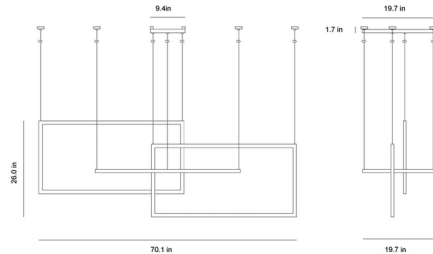

By a-emotional light

Description

The Eire Linear Pendant is a geometric masterpiece made of interlocking rectangles. The floating shapes are staggered to create a linear silhouette, with LEDs lining inner edges for provide bright, even illumination. Ideal for a kitchen or dining room.

Specifications

COLOR N/A
BODY FINISH Chrome
WATTAGE 78W
DIMMER Low Voltage Electronic
DIMENSIONS 70.1"L x 19.7"W x 26"H
INTEGRATED LED MODULE 3 x LED/26W/120V LED
COUNTRY OF ORIGIN China

Technical Information

PRODUCT DIMENSIONS Cable: 157.5"
LAMP LIFE 50000 hours
COLOR RENDERING 90 CRI
LAMP COLOR 3000K
LUMENS/WATT 258.46
LUMINOUS FLUX 6720 lumens

Notes:

Shown in chrome

CLICK TO VIEW PRODUCT