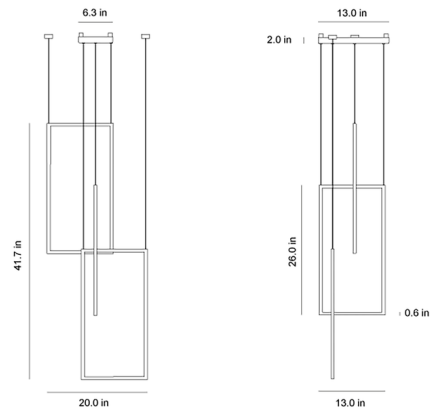

By a-emotional light

Description

The Eire Pendant is a geometric masterpiece made of interlocking rectangles. The floating shapes are staggered to create a tall silhouette, with LEDs lining inner edges for provide bright, even illumination. Ideal for a tall entryway, kitchen, or dining room.

Specifications

COLOR	N/A
BODY FINISH	Rose Copper
WATTAGE	51W
DIMMER	Low Voltage Electronic
DIMENSIONS	20"W x 41.7"H x 13"D
INTEGRATED LED MODULE	3 x LED/17W/120V LED
COUNTRY OF ORIGIN	China

Technical Information

PRODUCT DIMENSIONS	Cable: 157.5"
LAMP LIFE	50000 hours
COLOR RENDERING	90 CRI
LAMP COLOR	3000K
LUMENS/WATT	199.53
LUMINOUS FLUX	3392 lumens

Shown in rose copper

CLICK TO VIEW PRODUCT

Notes: