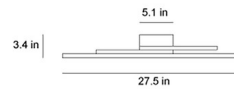

CLICK TO VIEW PRODUCT

Notes: