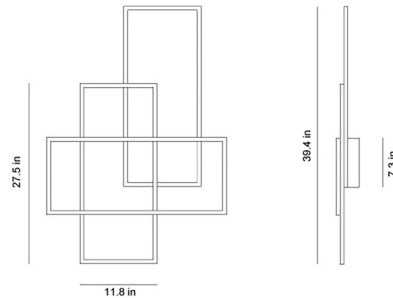

CLICK TO VIEW PRODUCT

Notes: