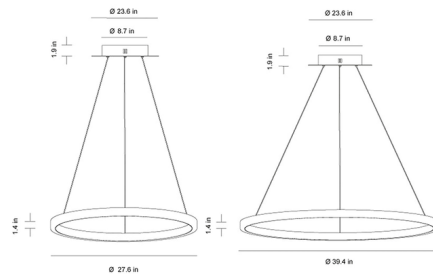

CLICK TO VIEW PRODUCT

Notes: