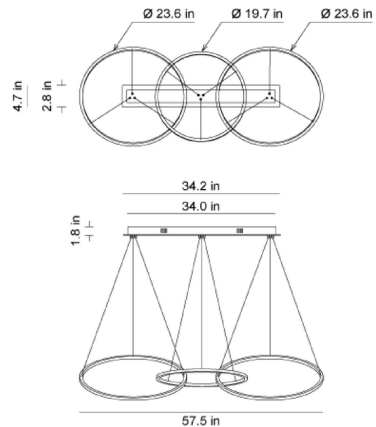

Specifications

COLOR N/A
BODY FINISH Dark Reflex
WATTAGE 42W
DIMMER Low Voltage Electronic
DIMENSIONS 57.5"L x 23.6"W
INTEGRATED LED MODULE 3 x LED/14W/120V LED
COUNTRY OF ORIGIN China

Technical Information

PRODUCT DIMENSIONS Cable: 157.5"
LAMP LIFE 50000 hours
COLOR RENDERING 90 CRI
LAMP COLOR 3000K
LUMENS/WATT 264.00
LUMINOUS FLUX 3696 lumens

Shown in dark reflex

CLICK TO VIEW PRODUCT

Notes: