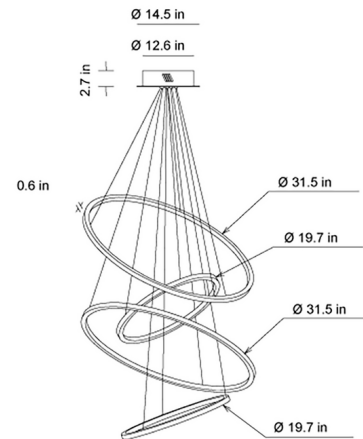

Shown in chrome