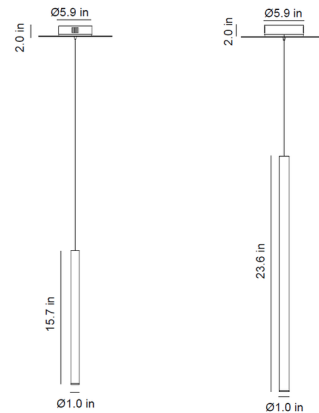

Lightology

lightology.com
866-954-4489
07-07-26

Project: _____
Company: _____
Location: _____ Fixture Type: _____
SPEC #: **ALV1561601**
Approved On: _____ Approved By: _____

Lungo Low Output Pendant

By a-emotional light

Description

The Lungo Pendant blends modern minimalism with sleek style. Choose from an array of finishes, along with several heights, to match any interior. The stainless steel tube is fitted with an integrated LED module at the base, directing soft, even lighting at the surface below. Hang solo or in a cluster for dramatic effect. Note: Not all finishes are available in all sizes.

Specifications

COLOR	N/A
BODY FINISH	Dark Reflex
WATTAGE	1W
DIMMER	Low Voltage Electronic
DIMENSIONS	1"W x 23.6"H
INTEGRATED LED MODULE	1 x LED/1W/120V LED
COUNTRY OF ORIGIN	China

Technical Information

PRODUCT DIMENSIONS	Cable: 157.5"
LAMP LIFE	50000 hours
COLOR RENDERING	90 CRI
LAMP COLOR	3000K
LUMENS/WATT	65.00
LUMINOUS FLUX	65 lumens

Shown in dark reflex

CLICK TO VIEW PRODUCT

Notes: