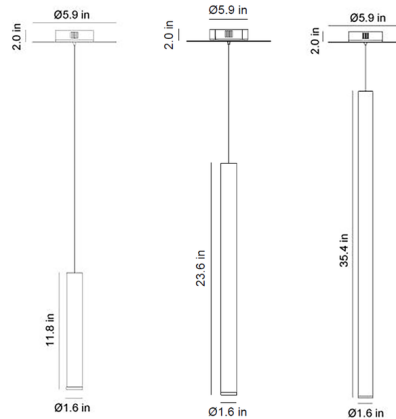

By a-emotional light

Description

The Lungo Pendant blends modern minimalism with sleek style. Choose from an array of finishes, along with several heights, to match any interior. The stainless steel tube is fitted with an integrated LED module at the base, directing soft, even lighting at the surface below. Hang solo or in a cluster for dramatic effect. Note: Not all finishes are available in all sizes.

Specifications

COLOR	N/A
BODY FINISH	Rose Copper
WATTAGE	4W
DIMMER	Low Voltage Electronic
DIMENSIONS	1.6"W x 35.4"H
INTEGRATED LED MODULE	1 x LED/4W/120V LED
COUNTRY OF ORIGIN	China

Technical Information

PRODUCT DIMENSIONS	Cable: 157.5"
LAMP LIFE	50000 hours
COLOR RENDERING	90 CRI
LAMP COLOR	3000K
LUMENS/WATT	64.75
LUMINOUS FLUX	259 lumens

Notes:

Shown in rose copper

CLICK TO VIEW PRODUCT