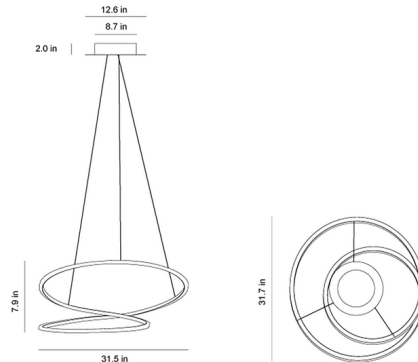

### Specifications

COLOR	N/A
BODY FINISH	Gold
WATTAGE	40W
DIMMER	Low Voltage Electronic
DIMENSIONS	31.4"W x 7.9"H x 31.7"D
INTEGRATED LED MODULE	1 x LED/40W/120V LED
COUNTRY OF ORIGIN	China

### Technical Information

LAMP LIFE	50000 hours
COLOR RENDERING	90 CRI
LAMP COLOR	3000K
LUMENS/WATT	84.00
LUMINOUS FLUX	3360 lumens

Shown in gold

CLICK TO VIEW PRODUCT

Notes: