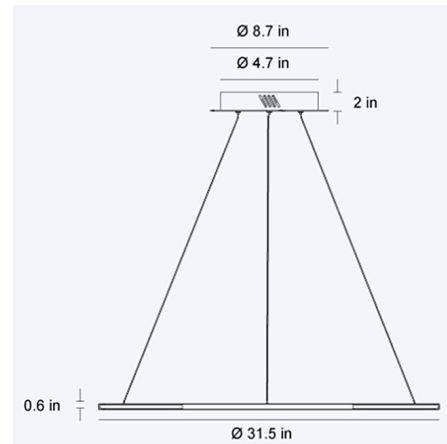

### Specifications

COLOR	N/A
BODY FINISH	Dark Reflex
WATTAGE	16W
DIMMER	Low Voltage Electronic
DIMENSIONS	31.5"W x 0.6"H
INTEGRATED LED MODULE	1 x LED/16W/120V LED
COUNTRY OF ORIGIN	China

### Technical Information

PRODUCT DIMENSIONS	Cable: 157.5"
LAMP LIFE	50000 hours
COLOR RENDERING	90 CRI
LAMP COLOR	2700K
LUMENS/WATT	72.44
LUMINOUS FLUX	1159 lumens

Shown in dark reflex

CLICK TO VIEW PRODUCT