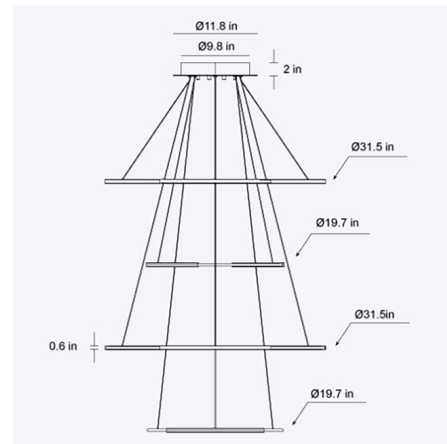

Shown in chrome