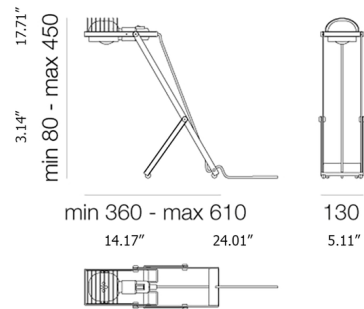

### Description

First introduced in 1975, the Sintesi Table Lamp is built using simple components that create a versatile, modern lamp. Its metal structure is adjustable in height and angle, making it the ideal choice for a desk or side table. The Sintesi combines technical vision, production efficiency, and attention to quality to create a timeless icon. On/Off switch located near bulb.

### Specifications

COLOR	N/A
BODY FINISH	Red
WATTAGE	12W
DIMMER	N/A
DIMENSIONS	14.94"W x 17.75"H
BULB NOT INCLUDED	1 x A19/Medium (E26)/12W/120V LED

CLICK TO VIEW PRODUCT

Notes: