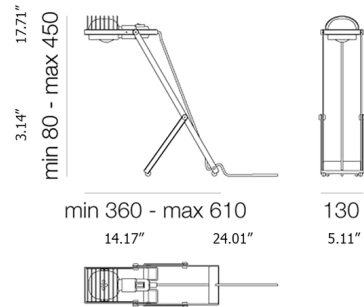

By Artemide

Description

First introduced in 1975, the Sintesi Table Lamp is built using simple components that create a versatile, modern lamp. Its metal structure is adjustable in height and angle, making it the ideal choice for a desk or side table. The Sintesi combines technical vision, production efficiency, and attention to quality to create a timeless icon. On/Off switch located near bulb.

Shown in red

Specifications

COLOR	N/A
BODY FINISH	Red
WATTAGE	12W
DIMMER	N/A
DIMENSIONS	14.94"W x 17.75"H
BULB NOT INCLUDED	1 x A19/Medium (E26)/12W/120V LED

CLICK TO VIEW PRODUCT

Notes: