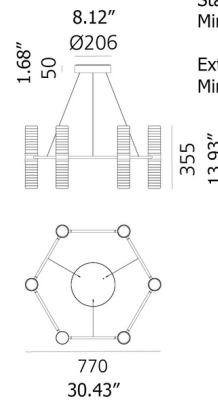

Description

The Zephyr Ring Chandelier is a minimalist, elegant take on a traditional candle chandelier. Placed along a ring, handblown cylindrical glass diffusers stand in for a set of classic candles. When illuminated by their integrated LED module, the light highlights the opaline diffusing stripes in with an upward and downward glow. This modern piece is perfect for a kitchen or dining room. Standard Length: 26.37 inch - 64.93 inch
Extended Length: Min 26.37 inch - 241.75 inch

Shown in black

Standard Length:
Min 26.37" - Max 64.93"

Extended Length:
Min 26.37" - Max 241.75"

Specifications

COLOR	N/A
BODY FINISH	Black
WATTAGE	44.4W
DIMMER	0-10V
DIMENSIONS	26.75"W x 13.93"H
INTEGRATED LED MODULE	12 x LED/3.7W/120-277V LED

Technical Information

COLOR RENDERING	90 CRI
LAMP COLOR	3000K
LUMENS/WATT	1,106.22
LUMINOUS FLUX	4093 lumens

CLICK TO VIEW PRODUCT

Notes: