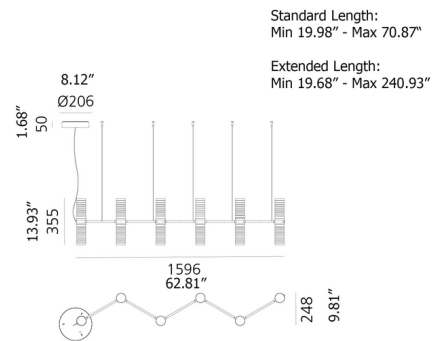

Description

The Zephyr Linear Chandelier is a minimalist, elegant take on a traditional candle chandelier. Placed along a zig-zag bar, handblown cylindrical glass diffusers stand in for a set of classic candles. When illuminated by their integrated LED module, the light highlights the opaline diffusing stripes in with an upward and downward glow. This linear piece is perfect for a kitchen or dining room. Standard Length: Min 19.98 inch - Max 70.87 inch Extended Length: Min 19.68 inch - Max 240.93 inch

Shown in bronze

Specifications

COLOR	N/A
BODY FINISH	Bronze
WATTAGE	44.4W
DIMMER	0-10V
DIMENSIONS	62.81"L x 9.81"W x 13.93"H
INTEGRATED LED MODULE	12 x LED/3.7W/120-277V LED

Technical Information

COLOR RENDERING	90 CRI
LAMP COLOR	3000K
LUMENS/WATT	1,106.22
LUMINOUS FLUX	4093 lumens