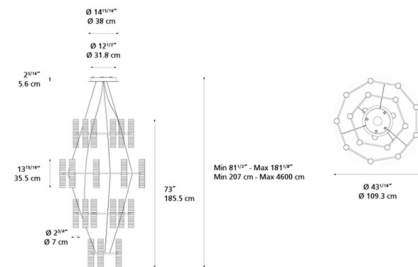

Shown in black

Specifications

COLOR	N/A
BODY FINISH	Black
WATTAGE	177.6W
DIMMER	0-10V
DIMENSIONS	43.05"W x 73"H
INTEGRATED LED MODULE	48 x LED/3.7W/120-277V LED

Technical Information

PRODUCT DIMENSIONS	Min/Max Overall Height: 81.5"/181.12"
COLOR RENDERING	90 CRI
LAMP COLOR	3000K
LUMENS/WATT	353.78
LUMINOUS FLUX	1309 lumens