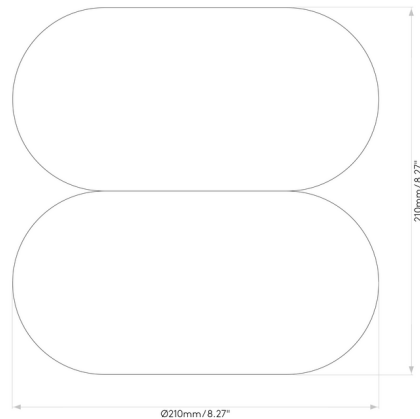

Shown in matte white / opal

Specifications

| | |
|-------------------|-----------------------------------|
| COLOR | Opal |
| BODY FINISH | Matte White |
| WATTAGE | 12W |
| DIMMER | Standard 120V |
| DIMENSIONS | 8.27"W x 8.27"H x 8.27"D |
| BULB NOT INCLUDED | 1 x A19/Medium (E26)/12W/120V LED |
| COUNTRY OF ORIGIN | China |