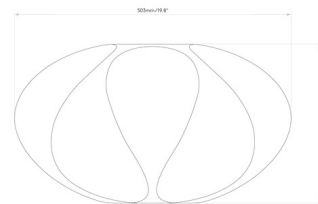

Description

The Flow Pendant will add a sculptural presence to any interior with its uniquely shaped shade. The shade is crafted from resin sprayed over a steel frame that undulates inwards and outwards in a mesmerizing pattern. Light escapes from openings in the top and bottom of the shade and creates a soothing ambient glow through the sides of the pendant.

Shown in matte white / white

Specifications

COLOR	White
BODY FINISH	Matte White
WATTAGE	9W
DIMMER	Standard 120V
DIMENSIONS	13.9\"W x 7.8\"H
BULB NOT INCLUDED	1 x A19/Medium (E26)/9W/120V LED
COUNTRY OF ORIGIN	China