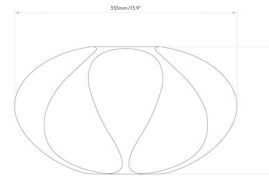

Shown in matte white / white

Specifications

COLOR	White
BODY FINISH	Matte White
WATTAGE	9W
DIMMER	Standard 120V
DIMENSIONS	13.9\"W x 7.8\"H
BULB NOT INCLUDED	1 x A19/Medium (E26)/9W/120V LED
COUNTRY OF ORIGIN	China