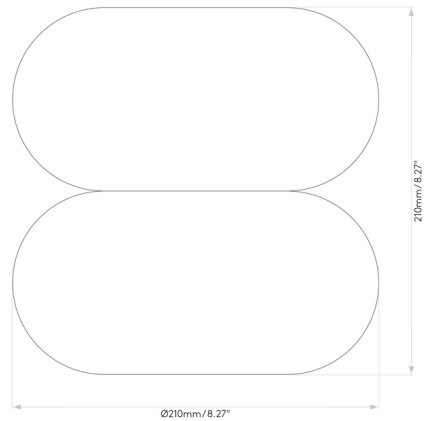

Description

The Duo Wall Sconce is an exploration of balance and contrast with the repetition of the circular form in different materials. The metal upper shade is paired with an opal glass lower shade that produces a warm, ambient glow. At once both soft and sculptural, Duo will enhance the decor of any space.

Shown in matte white / opal

Specifications

COLOR	Opal
BODY FINISH	Matte White
WATTAGE	12W
DIMMER	Standard 120V
DIMENSIONS	8.27"W x 8.27"H x 8.27"D
BULB NOT INCLUDED	1 x A19/Medium (E26)/12W/120V LED
COUNTRY OF ORIGIN	China