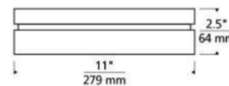

Shown in satin nickel / white

Specifications

COLOR	White
BODY FINISH	Satin Nickel
WATTAGE	12W
DIMMER	Low Voltage Electronic
DIMENSIONS	6"W x 2.2"H
INTEGRATED LED MODULE	1 x LED/12W/120-277V LED
COUNTRY OF ORIGIN	China