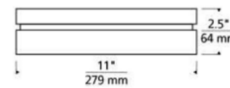

### Specifications

COLOR	White
BODY FINISH	Satin Nickel
WATTAGE	12W
DIMMER	Low Voltage Electronic
DIMENSIONS	6"W x 2.2"H
INTEGRATED LED MODULE	1 x LED/12W/120-277V LED
COUNTRY OF ORIGIN	China