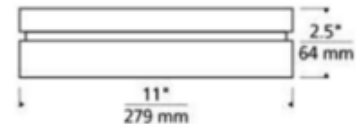

DESIGNER

Sean Lavin

BRAND

Tech Lighting

DESCRIPTION

Cirque LED Wall/Ceiling Light Fixture features a beautiful round pressed glass shade with polished surface suspended from a die-cast base. Includes a 120 volt dimmable LED module. LED option may be mounted on the ceiling or wall.

Shown in: Satin Nickel / White

SHADE COLOR	White
BODY FINISH	Satin Nickel
WATTAGE	12W
DIMMER	Low Voltage Electronic
DIMENSIONS	6"W x 2.2"H
LAMP	1 x LED/12W/120V LED

Technical Information

LUMINOUS FLUX	472 lumens
LUMENS/WATT	39.33
LAMP COLOR	2700 K
COLOR RENDERING	90 CRI