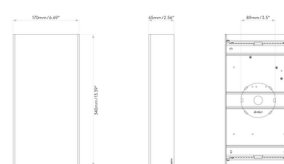

Shown in matte white

Square

Wide

Tall

Specifications

COLOR	N/A
BODY FINISH	Matte White
WATTAGE	11.8W
DIMMER	Low Voltage Electronic
DIMENSIONS	6.69"W x 6.69"H x 2.56"D
INTEGRATED LED MODULE	2 x LED/5.9W/120V LED
COUNTRY OF ORIGIN	China