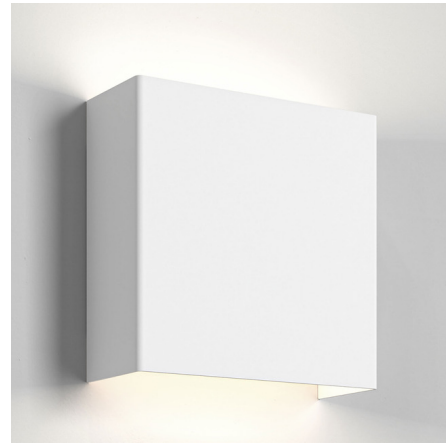

Lightology

lightology.com
866-954-4489
07-02-26

Project: _____
 Company: _____
 Location: _____ Fixture Type: _____
 SPEC #: **AST1561680**
 Approved On: _____ Approved By: _____

Tile Wall Sconce By Astro Lighting

Description

The Tile Wall Sconce offers a versatile, minimalist aesthetic and a durable aluminum construction that makes it perfect for high traffic hallways and lobbies. Light is directed in two directions from the integrated LED light source to provide optimal illumination.

Shown in matte white

Specifications

COLOR	N/A
BODY FINISH	Matte White
WATTAGE	11.8W
DIMMER	Low Voltage Electronic
DIMENSIONS	6.69"W x 6.69"H x 2.56"D
INTEGRATED LED MODULE	2 x LED/5.9W/120V LED
COUNTRY OF ORIGIN	China