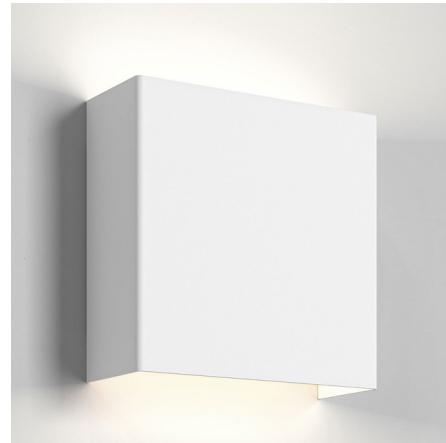

Lightology

lightology.com
866-954-4489
05-18-26

Project: _____

Company: _____

Location: _____ Fixture Type: _____

SPEC #: **AST1561680**

Approved On: _____ Approved By: _____

Tile Wall Sconce By Astro Lighting

Description

The Tile Wall Sconce offers a versatile, minimalist aesthetic and a durable aluminum construction that makes it perfect for high traffic hallways and lobbies. Light is directed in two directions from the integrated LED light source to provide optimal illumination.

Shown in matte white

Square

Wide

Tall

Specifications

COLOR	N/A
BODY FINISH	Matte White
WATTAGE	11.8W
DIMMER	Low Voltage Electronic
DIMENSIONS	6.69"W x 6.69"H x 2.56"D
INTEGRATED LED MODULE	2 x LED/5.9W/120V LED
COUNTRY OF ORIGIN	China