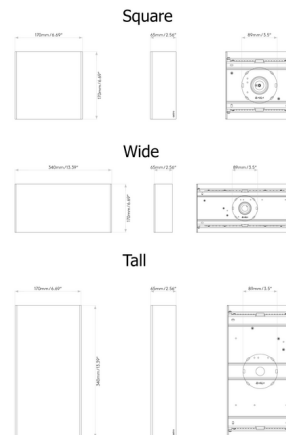

Shown in matte white

Specifications

COLOR	N/A
BODY FINISH	Matte White
WATTAGE	11.8W
DIMMER	Low Voltage Electronic
DIMENSIONS	6.69"W x 6.69"H x 2.56"D
INTEGRATED LED MODULE	2 x LED/5.9W/120V LED
COUNTRY OF ORIGIN	China