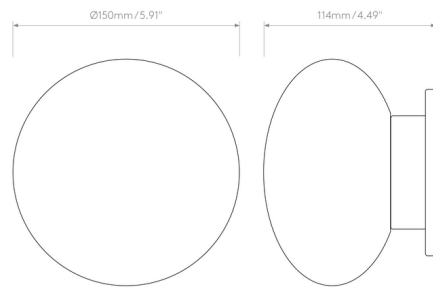

Specifications

COLOR	Opal
BODY FINISH	Matte Brushed Brass
WATTAGE	20W
DIMMER	Standard 120V
DIMENSIONS	5.91"W x 5.91"H x 4.49"D
BULB NOT INCLUDED	1 x JCD/G9/20W/120V LED
COUNTRY OF ORIGIN	China

CLICK TO VIEW PRODUCT