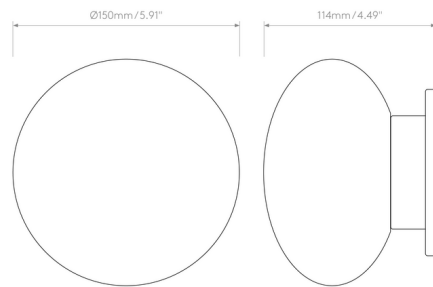

Description

The Zeppo Wall Sconce is a simple, versatile fixture perfect in a variety of spaces. The round opal glass creates a pleasantly diffused glow perfect for hallways, bathrooms, and bedrooms. Mounts to standard 4 inch octagonal junction box.

Shown in matte brushed brass / opal

Specifications

COLOR	Opal
BODY FINISH	Matte Brushed Brass
WATTAGE	20W
DIMMER	Standard 120V
DIMENSIONS	5.91"W x 5.91"H x 4.49"D
BULB NOT INCLUDED	1 x JCD/G9/20W/120V LED
COUNTRY OF ORIGIN	China