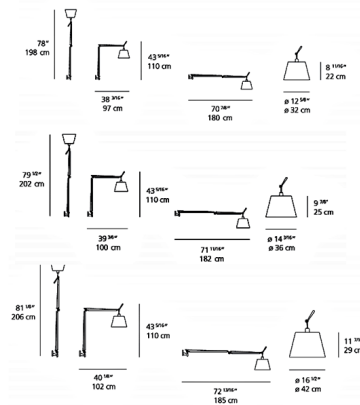

Description

Make a grand, flexible statement with the Tolomeo Mega Wall Mount with Diffuser, an oversized and highly adjustable lighting solution designed to command attention. This impressive fixture features a fully adjustable, articulated arm that provides exceptional reach and precise light positioning. It integrates seamlessly into your wall via a J bracket for wall mounting on a junction box, ensuring a clean and sophisticated installation. Available in a versatile Aluminum body finish (paired with a Parchment, Silver Fiber, or sleek Black shade) or a sophisticated Black body finish (with a matching Black shade), the Tolomeo Mega offers versatile aesthetic options to complement any interior. A convenient dimmer is located on the cord, providing effortless control over your illumination. This versatile light offers the flexibility of being hardwired or plug-in, adapting to your specific installation needs. Customers consistently laud its dramatic scale and remarkable functionality for large spaces. Ideal for illuminating expansive living rooms, grand bedrooms, or as a powerful task light in a large home office, the Tolomeo Mega Wall Light with Diffuser embodies contemporary and transitional design, offering both monumental style and unparalleled adaptability.

Shown in aluminum / parchment shade

Specifications

COLOR	N/A
BODY FINISH	Aluminum / Parchment Shade
WATTAGE	150W
DIMMER	Standard 120V
DIMENSIONS	70.9"L x 12.6"W x 43.3"H x 38.2"D
BULB NOT INCLUDED	1 x A21/Medium (E26)/150W/120V Incandescent
OTHER BULB OPTIONS	1 x A21/Medium (E26)/120V LED
COUNTRY OF ORIGIN	Italy