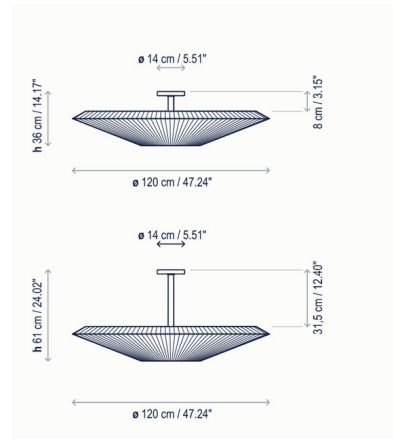

## Siam 120 Semi Flush Ceiling Light

By Bover

### Description

The Siam Semi Flush Ceiling Light provides diffused light through a translucent shade made of hand wrapped polyester blend ribbon in White or Cream with an iron.

Shown in white / white translucent ribbon

### Specifications

COLOR . . . . . White Translucent Ribbon  
BODY FINISH . . . . . White  
WATTAGE . . . . . 60W  
DIMMER . . . . . Standard 120V  
DIMENSIONS . . . . . 47.24"W x 24.02"H  
BULB NOT INCLUDED . . . . . 6 x A19/Medium (E26)/10W/120V LED  
OTHER BULB OPTIONS . . . . . 6 x A15/Medium (E26)/60W/120V Incandescent  
COUNTRY OF ORIGIN . . . . . Spain