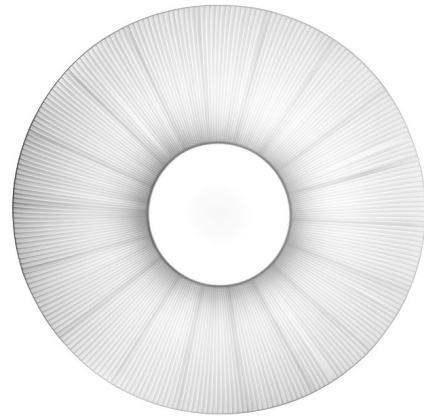

## Siam 120 Semi Flush Ceiling Light

By Bover

### Description

The Siam Semi Flush Ceiling Light provides diffused light through a translucent shade made of hand wrapped polyester blend ribbon in White or Cream with an iron.

Shown in white / white translucent ribbon

### Specifications

COLOR . . . . . White Translucent Ribbon  
BODY FINISH . . . . . White  
WATTAGE . . . . . 60W  
DIMMER . . . . . Standard 120V  
DIMENSIONS . . . . . 47.24"W x 24.02"H  
BULB NOT INCLUDED . . . . . 6 x A19/Medium (E26)/10W/120V LED  
OTHER BULB OPTIONS . . . . . 6 x A15/Medium (E26)/60W/120V Incandescent  
COUNTRY OF ORIGIN . . . . . Spain