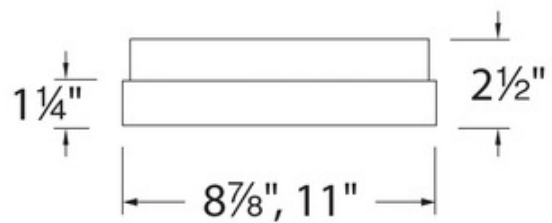

**BRAND**

WAC Lighting

**DESCRIPTION**

Slice Round Wall/Ceiling Light features a modern design blending white opal glass with an interior ceramic glaze and die-cast aluminum canopy in Brushed Nickel finish. Can be mounted on ceiling or wall. Available in three sizes. Integrated 120 volt LED module with choice of 2700K or 3000K color temperature. Small: 8.88 inch diameter x 2.5 inch height. Medium: 11 inch diameter x 2.5 inch height. Large: 14 inch diameter x 2.5 inch height. ETL listed for damp locations. ADA compliant. Rated for closet installations. 5 year warranty.

<b>SHADE COLOR</b>	Opal
<b>BODY FINISH</b>	Brushed Nickel
<b>WATTAGE</b>	17.5W
<b>DIMMER</b>	Low Voltage Electronic
<b>DIMENSIONS</b>	8.88"W x 2.5"H
<b>INTEGRATED LED MODULE</b>	
<b>LAMP</b>	1 x LED/17.5W/120V LED

*Technical Information*

<b>LUMINOUS FLUX</b>	600 lumens
<b>LUMENS/WATT</b>	34.29
<b>LAMP COLOR</b>	3000K
<b>COLOR RENDERING</b>	90 CRI

**SPEC #** WAC156192

COMPANY	PROJECT	FIXTURE TYPE	APPROVED BY	DATE