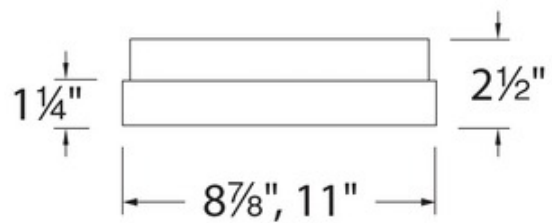

COMPANY	PROJECT	FIXTURE TYPE	APPROVED BY	DATE